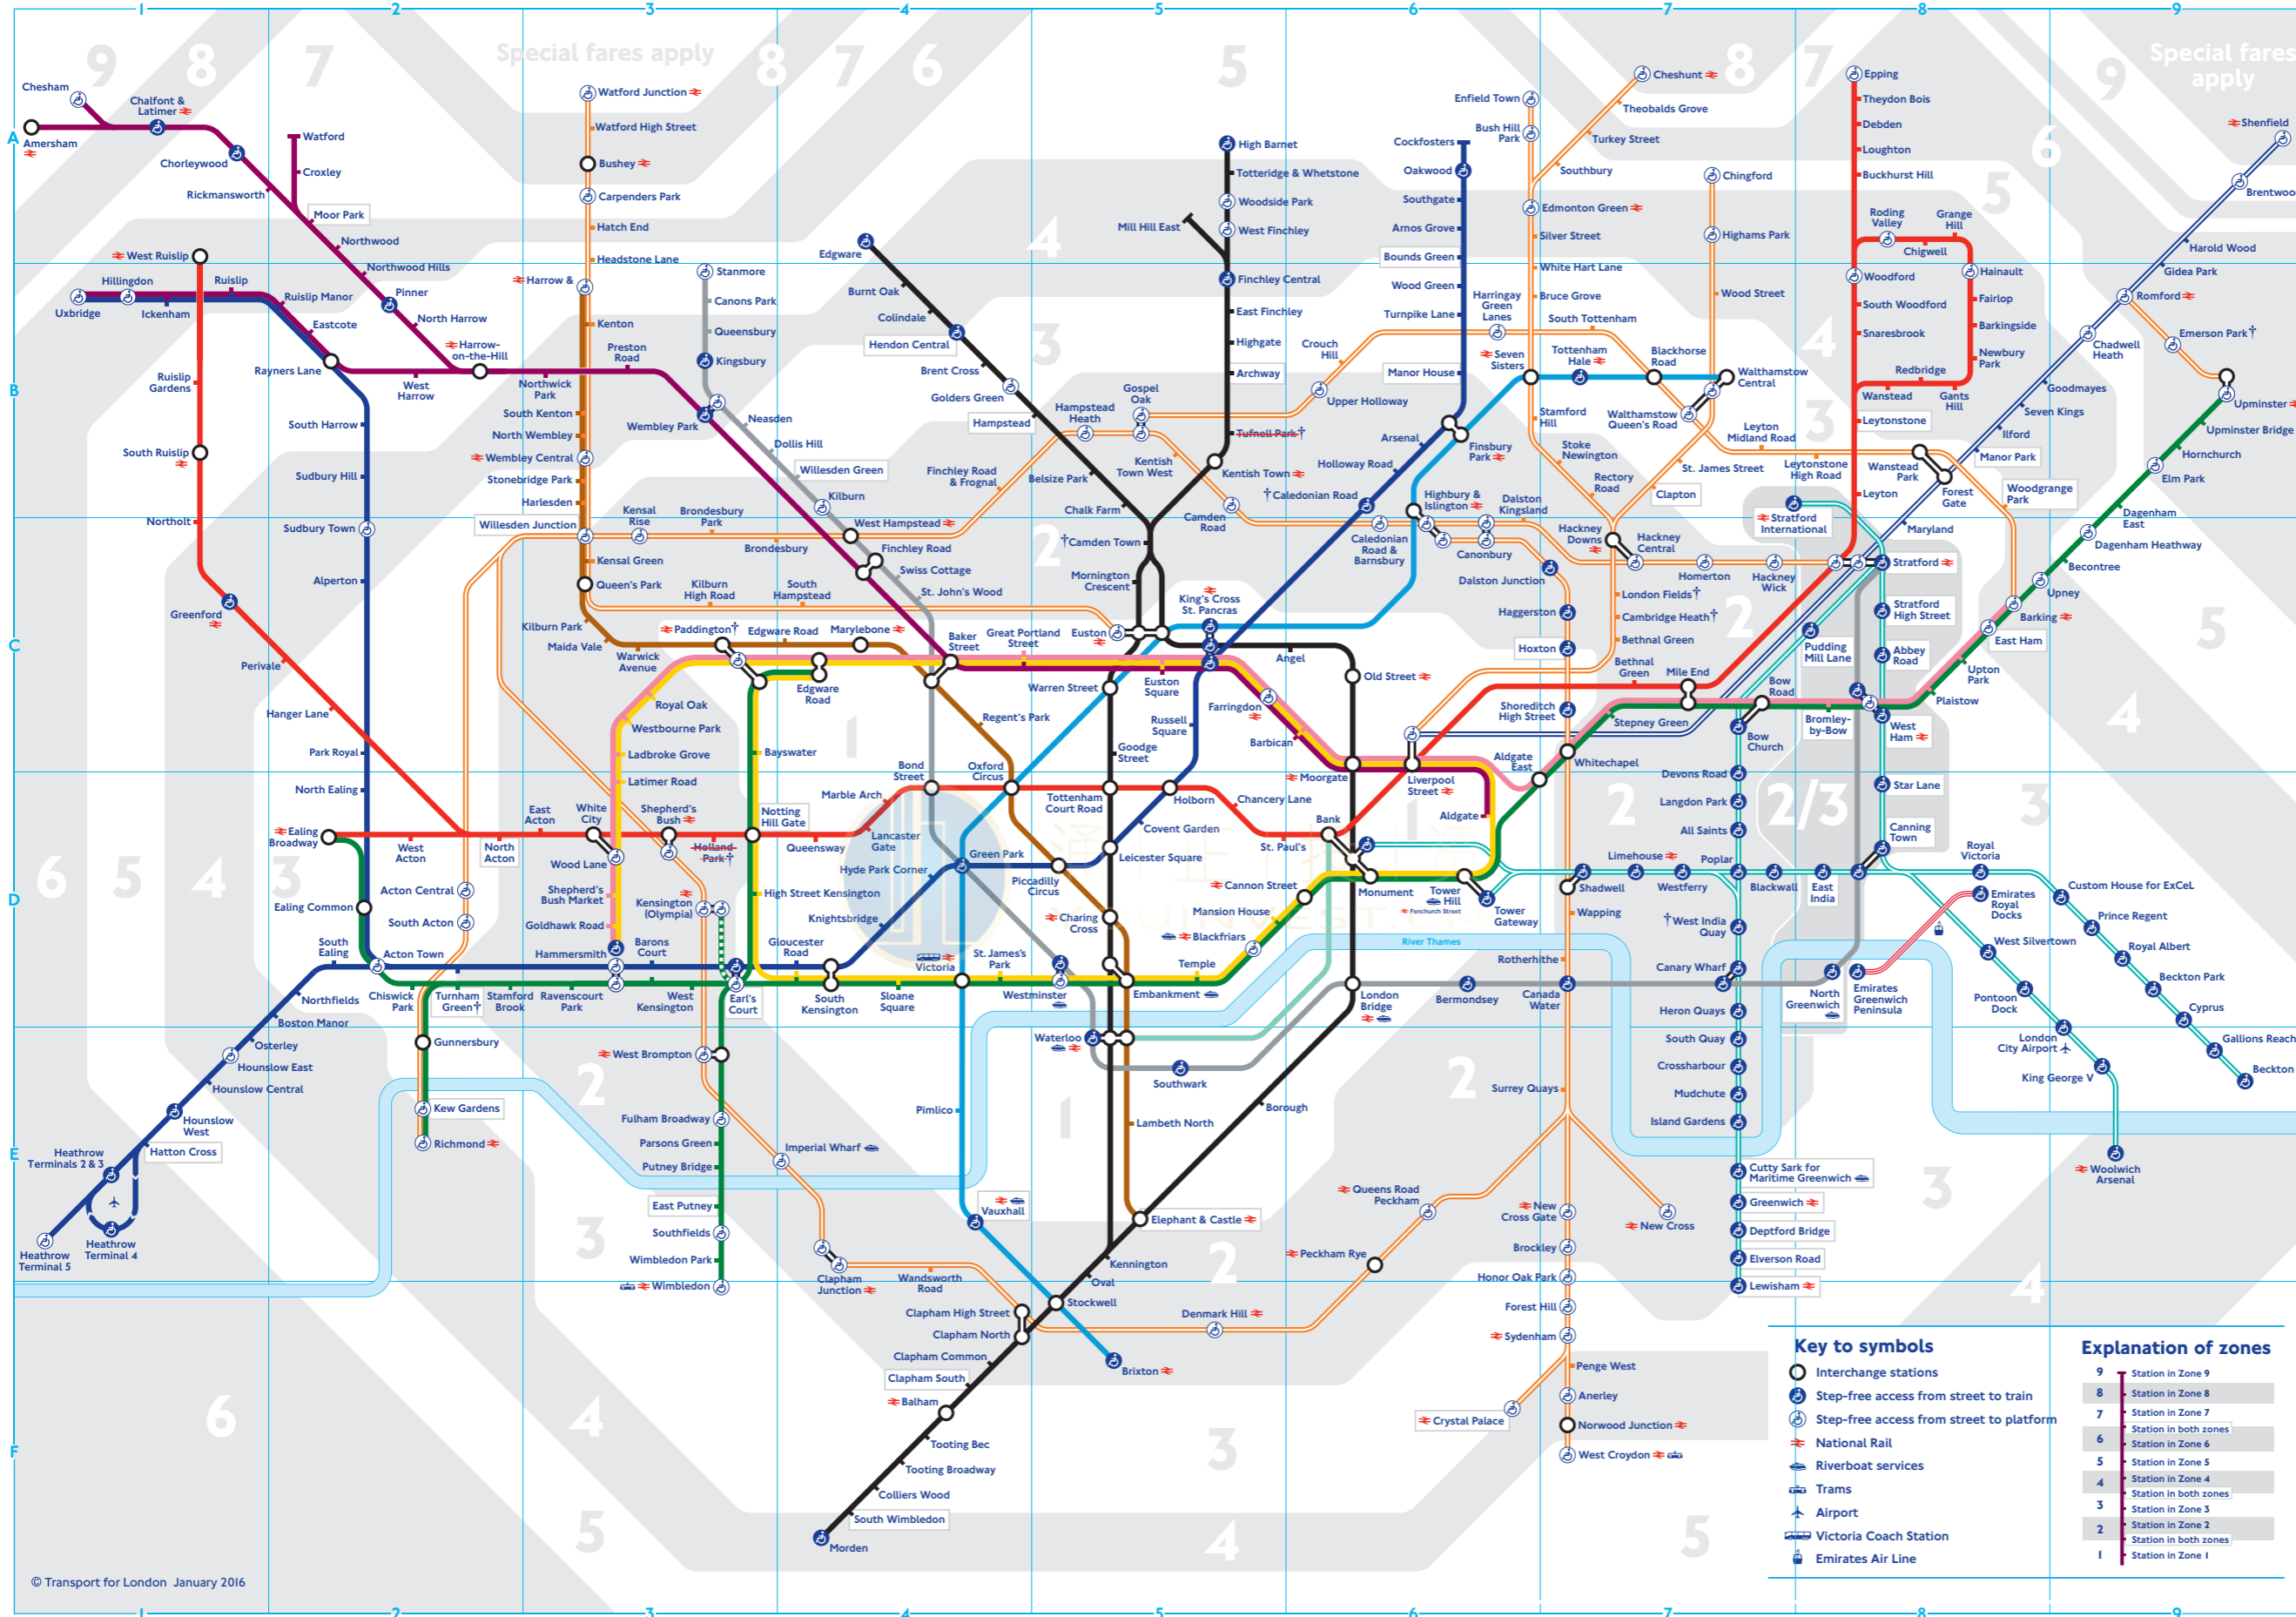

# Tube map

**† Check before you travel**  
 † Services to/from some stations are subject to variation. Please search 'TfL stations' for full details  
 † Caledonian Road  
 Station closed temporarily from Spring 2016.  
 † Holland Park  
 Station closed from Saturday 2 January until early August 2016.  
 † Paddington  
 Bakerloo line trains will not stop at this station from Saturday 2 April until early August 2016.  
 † Tufnell Park  
 Station closed until mid-March 2016.

## Explanation of symbols

- P** Stations with car parks
- ♿** Stations with bicycle parking
- ♂/♀/♂** Male/female/baby changing/accessible toilets outside ticket gateline
- ♂/♀/♂** Male/female/baby changing/accessible toilets inside ticket gateline
- †** Toilet not managed by London Underground. You may be charged for these facilities. Ask staff for information
- ♿** Step-free access from street to train
- ♿** Step-free access from street to platform
- ℹ** Stations with London Travel Information Centre
- †** Check before you travel